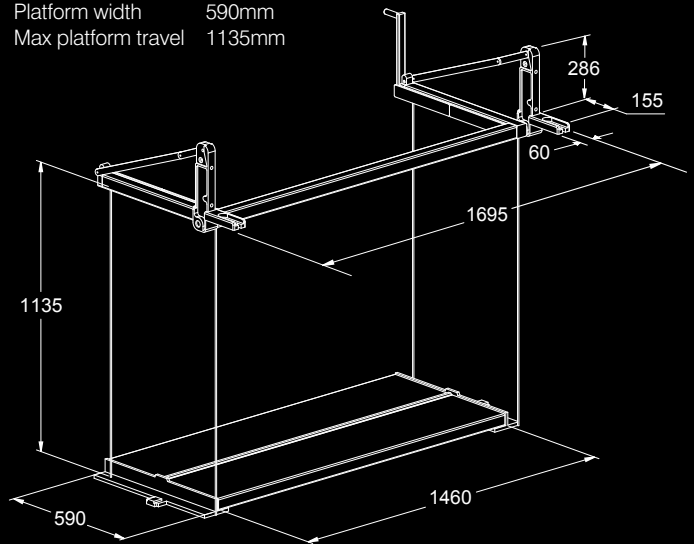

FITS MOST TRAYS, EASY TO INSTALL

The standard Lyco Loader can be fitted to most trays that are 1695mm or wider at the rear or side.

It can be installed by a dealer, or by yourself, in around an hour.

DIMENSIONS

Overall width	1695mm
Platform length	1460mm
Platform width	590mm
Max platform travel	1135mm

MAKE HARD WORK EASIER

LYCO LOADER TAILGATE LOADING SYSTEM

"Lyco Loaders are a critical asset to our delivery vehicle fleet.